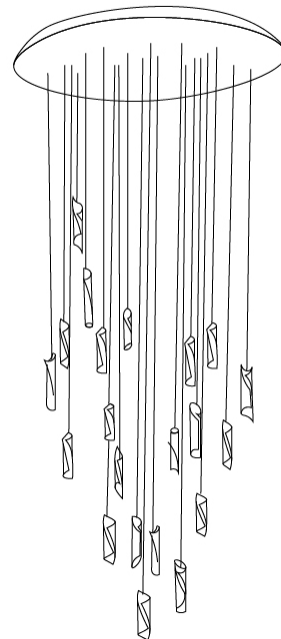

160mm 6 ⁵/₁₆"

Ø36mm 1 ⁷/₁₆"